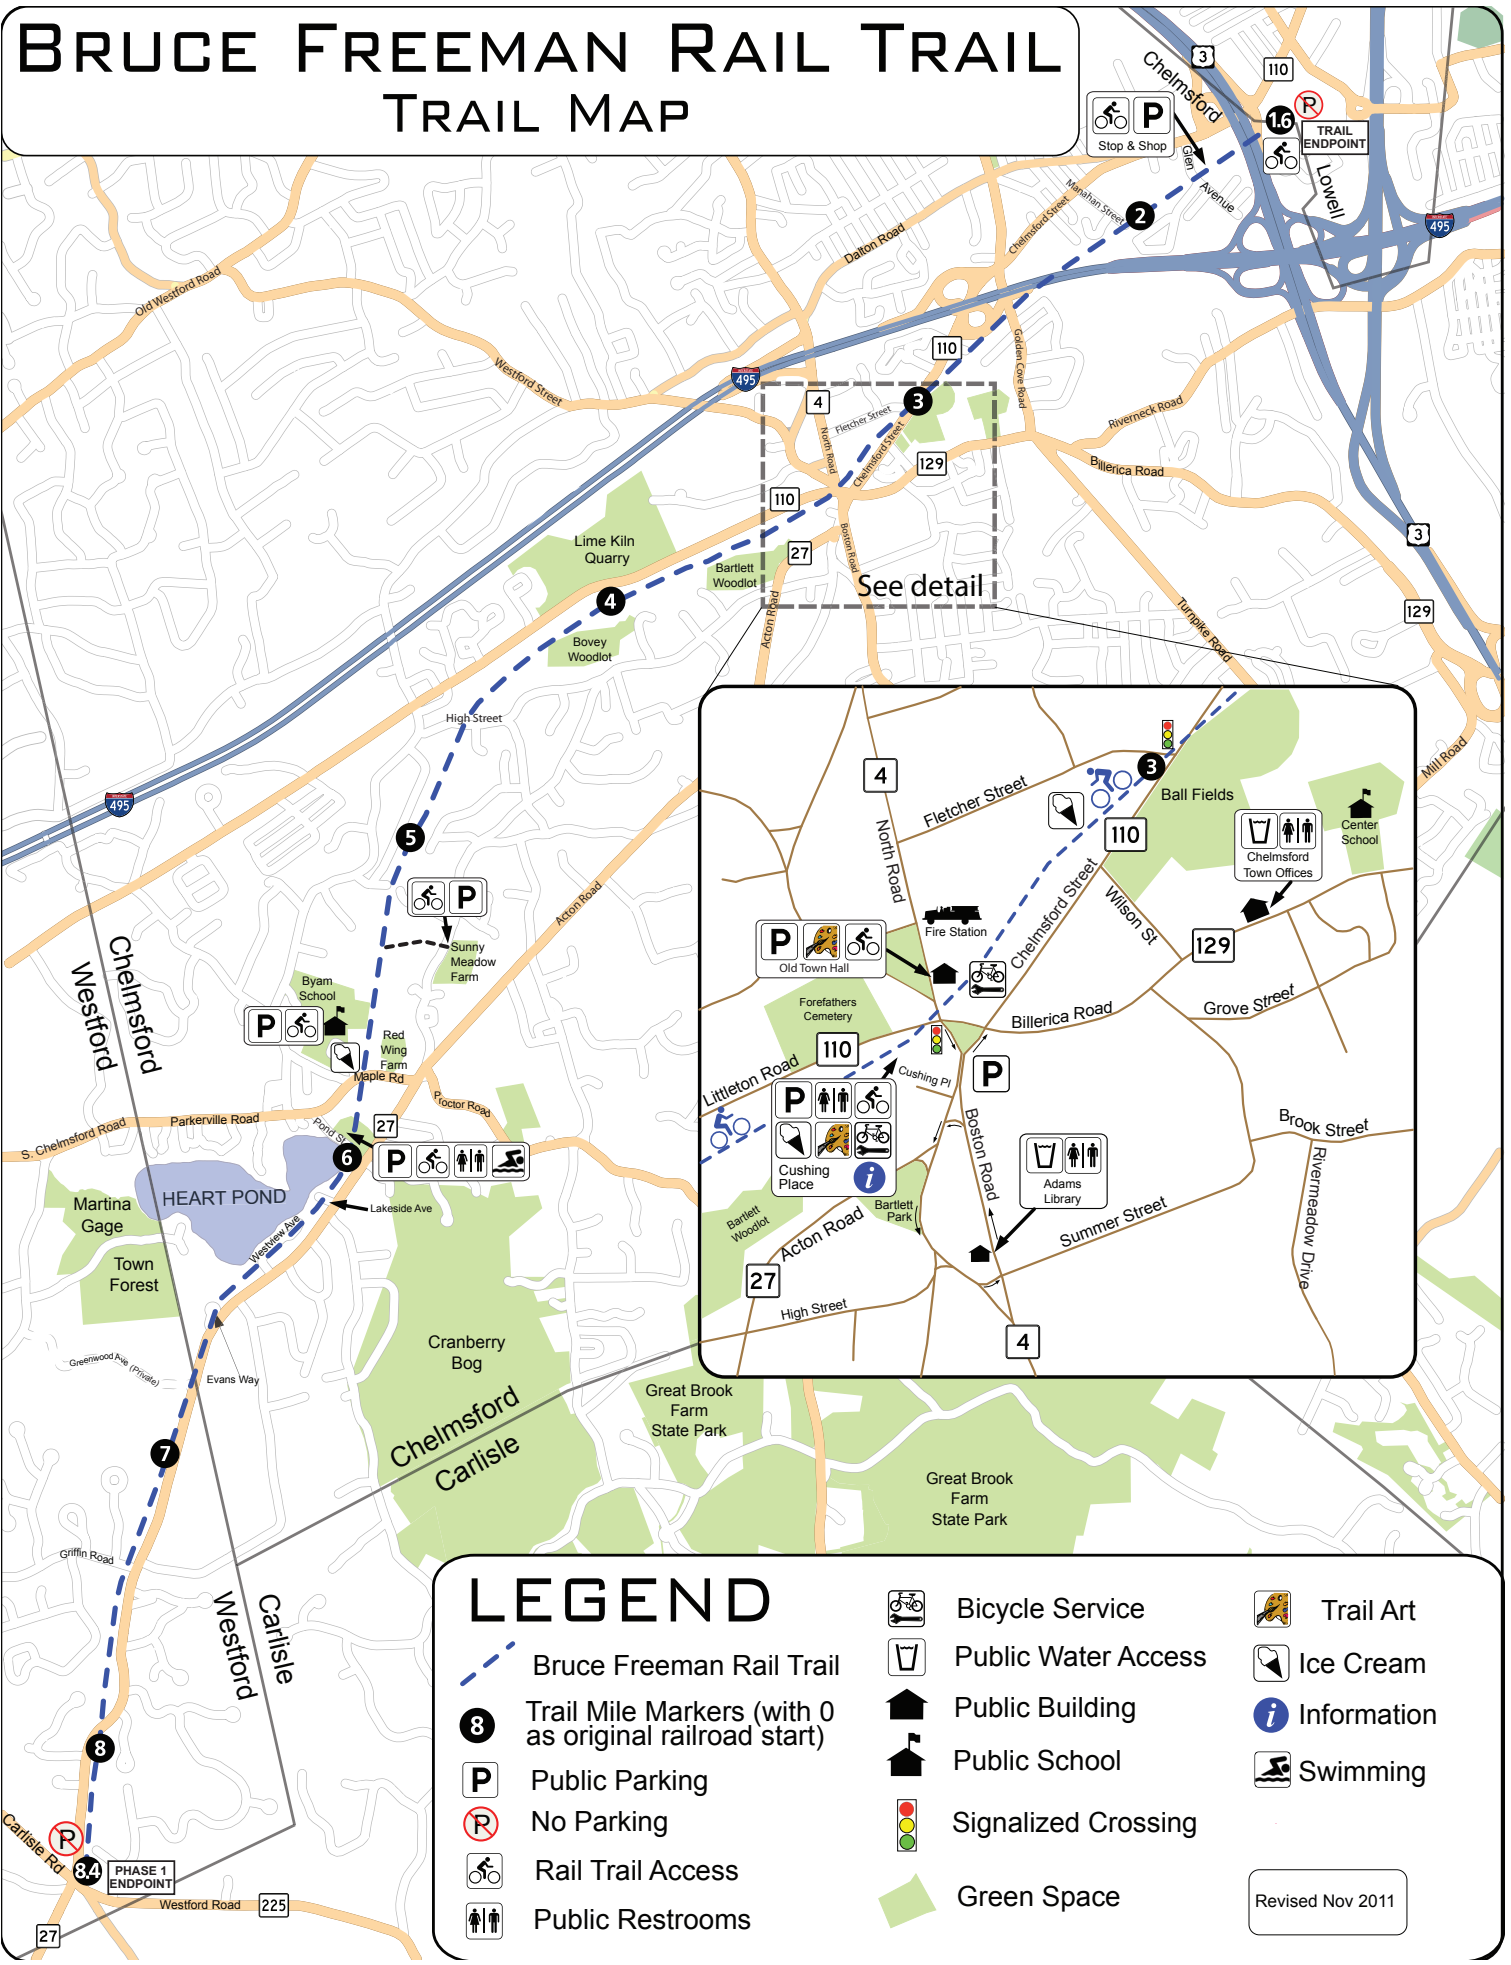

# BRUCE FREEMAN RAIL TRAIL TRAIL MAP

## LEGEND

- Bruce Freeman Rail Trail
- Trail Mile Markers (with 0 as original railroad start)
- Public Parking
- No Parking
- Rail Trail Access
- Public Restrooms
- Bicycle Service
- Public Water Access
- Public Building
- Public School
- Signalized Crossing
- Green Space
- Trail Art
- Ice Cream
- Information
- Swimming