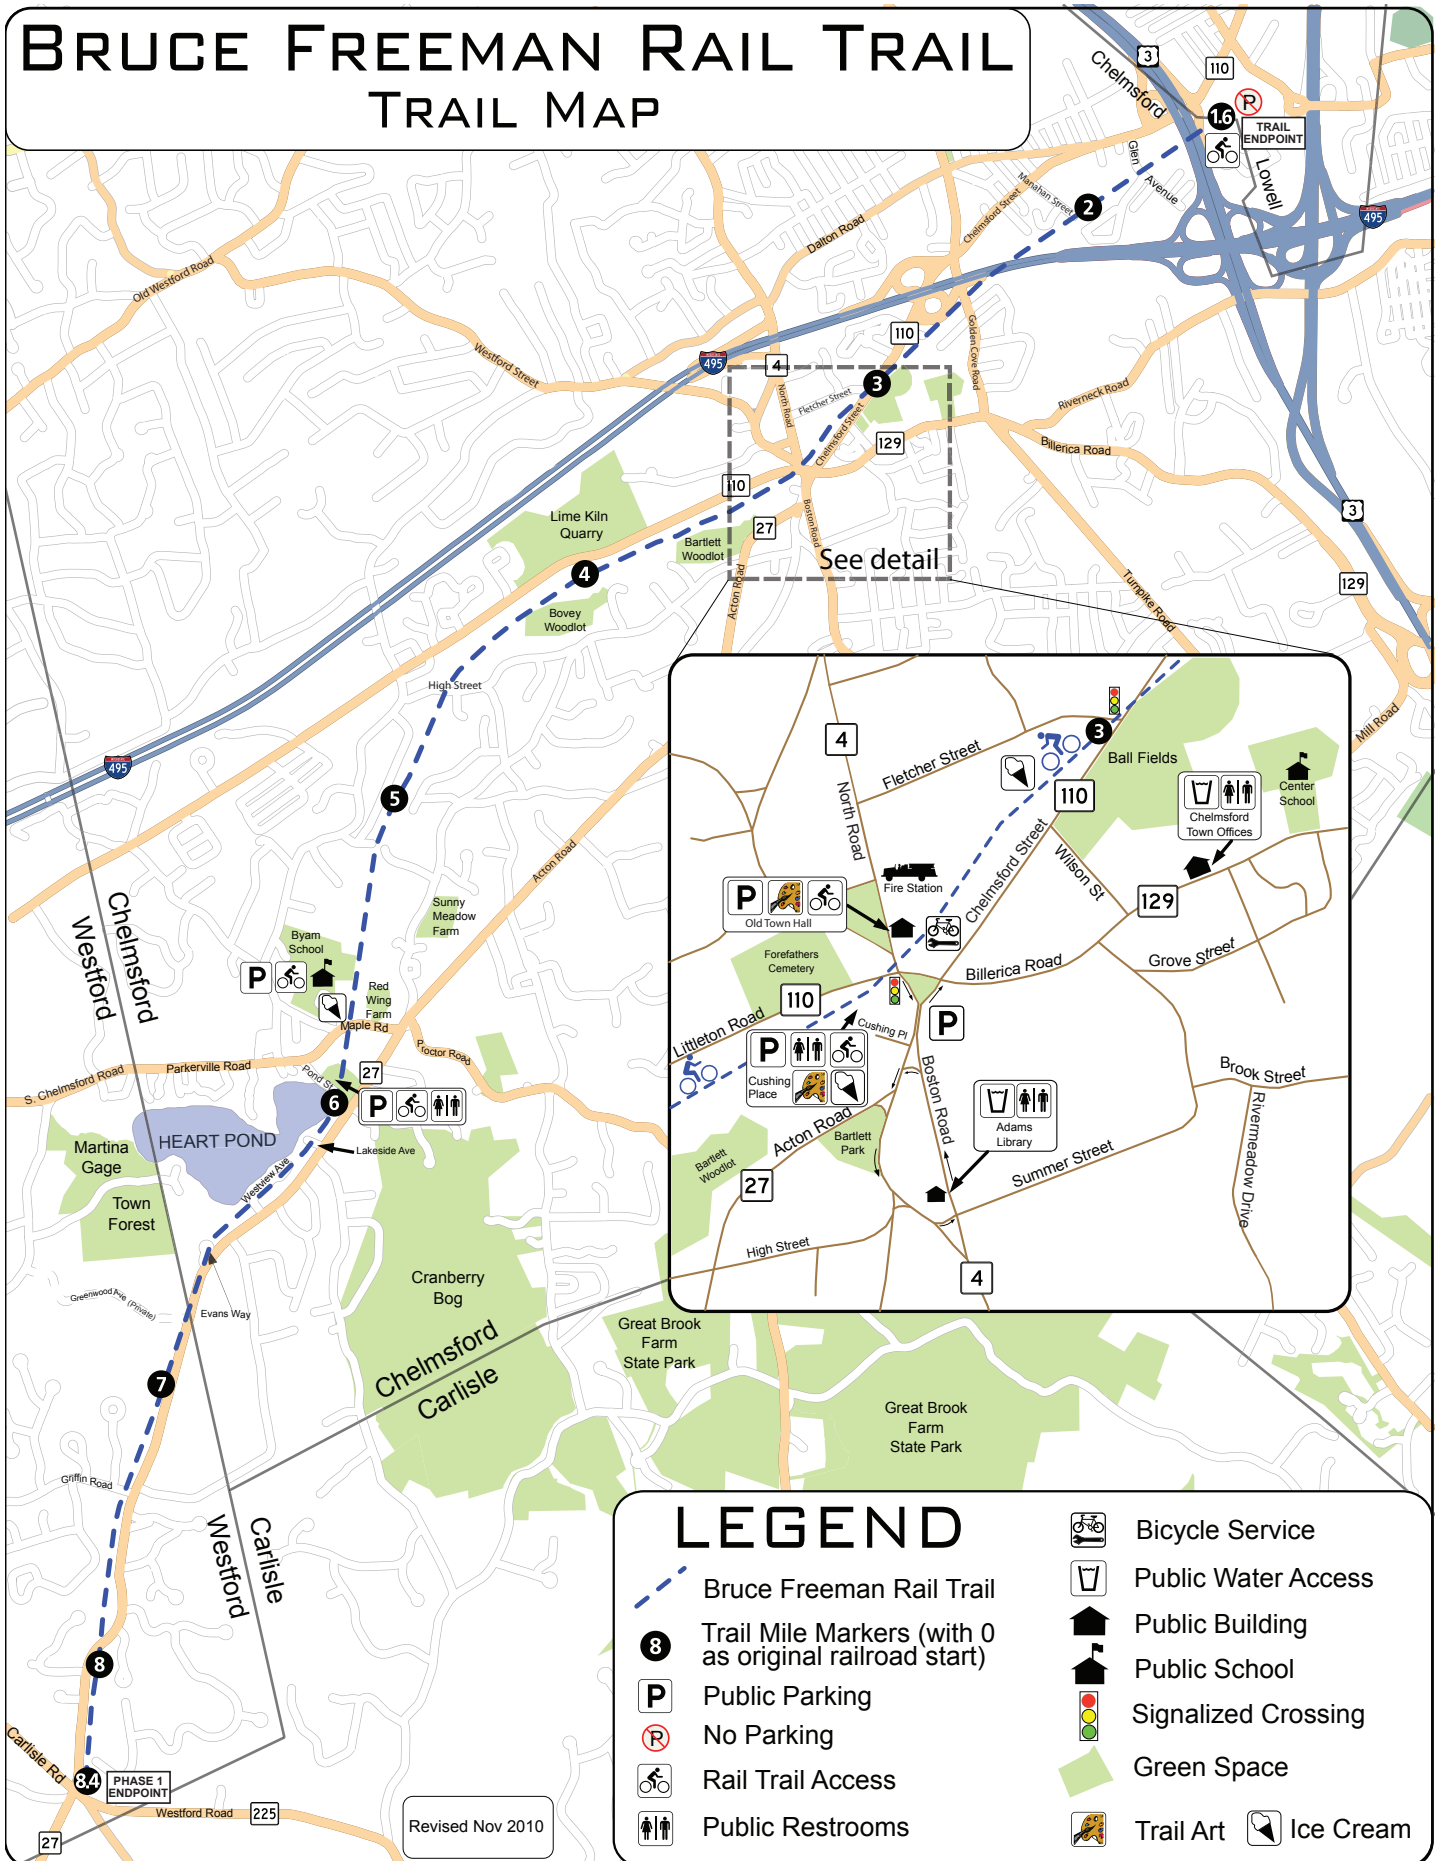

BRUCE FREEMAN RAIL TRAIL TRAIL MAP

Revised Nov 2010

LEGEND

	Bruce Freeman Rail Trail		Bicycle Service
	Trail Mile Markers (with 0 as original railroad start)		Public Water Access
	Public Parking		Public Building
	No Parking		Public School
	Rail Trail Access		Signalized Crossing
	Public Restrooms		Green Space
			Trail Art
			Ice Cream